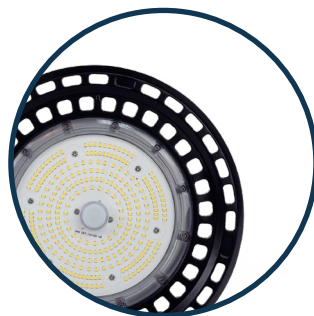

### Applications:

- Construction
- Emergency lighting
- Ship building
- Industrial
- Maintenance
- Tent lighting
- Utility
- Warehouse
- Data centers
- Retail locations

### Unique Features:

Simple Hanging

Wet Location,  
IP65 rated

50,000 Hour Life

Slim Design