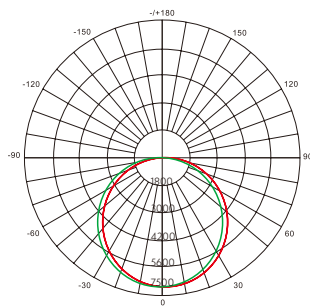

Selection Guide

Part Number	Input Wattage	Input Voltage	Lumens	Efficiency	CRI	Color Temperature	Beam Angle	Input Power Cord
1004-LED-100	100	100-277 VAC 50/60 Hz	17,080	170 lumens / watt	>72	5000K	120°	3 ft. Blunt 18/3SJTW
1004-LED-150	150	100-277 VAC 50/60 Hz	27,700	185 lumens / watt	>72	5000K	120°	3 ft. Blunt 18/3SJTW

NEMA Plug Configurations*

Face View	NEMA Configurations	Electrical Ratings		Perma-Tite® Outdoor Plug	Perma-Link® Indoor Plug
		Amps	Volts		
	5-15	15	125	1510-PW6P	1510-P
	6-15	15	250	1514-PW6P	1514-P
	L5-15	15	125	1520-PW6P	1520-P
	L6-15	15	250	1522-PW6P	1522-P
	L7-15	15	277	1524-PW6P	1524-P

*- Product sold separately

Photometrics

1004-LED-100