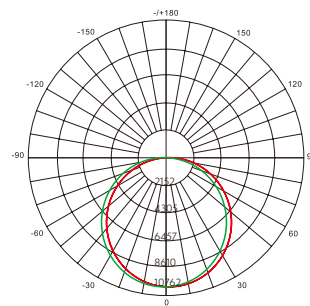

# Selection Guide

Part Number	Input Wattage	Input Voltage	Lumens	Efficiency	CRI	Color Temperature	Beam Angle	Input Power Cord
1004-LED-100	100	100-277 VAC 50/60 Hz	17,080	170 lumens / watt	>72	5000K	120°	3 ft. Blunt 18/3SJTW
1004-LED-150	150	100-277 VAC 50/60 Hz	27,700	185 lumens / watt	>72	5000K	120°	3 ft. Blunt 18/3SJTW

## Dimensions