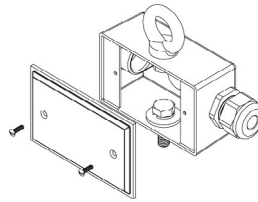

1004-LED-Box